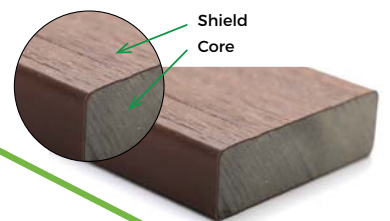

## Decking • Cladding • Screening

### The Ultrashield Difference

NewTechWood is a 360° fully capped wood plastic composite. The unique Ultrashield technology shields all four sides for ultra protection against moisture and guarantees durability.